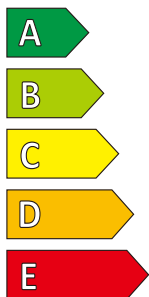

ROYAL PERFORMANCE

245/45ZR18 100W XL

ENERGY

ROYAL BLACK

2R126H1

245/45ZR18 100 W

C1

D